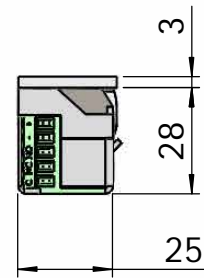

# Montering för Modul

This document shall not be copied without owners written allowance and its content shall not be exposed for third part nor be used for unauthorized purpose.

A Owner <b>Stendals EI AB</b>	Title/Description STEP 40 med plan stolpe plös 4mm Montering för Modul
	Drawing no. <b>ST4020</b> Scale <b>1:2</b>