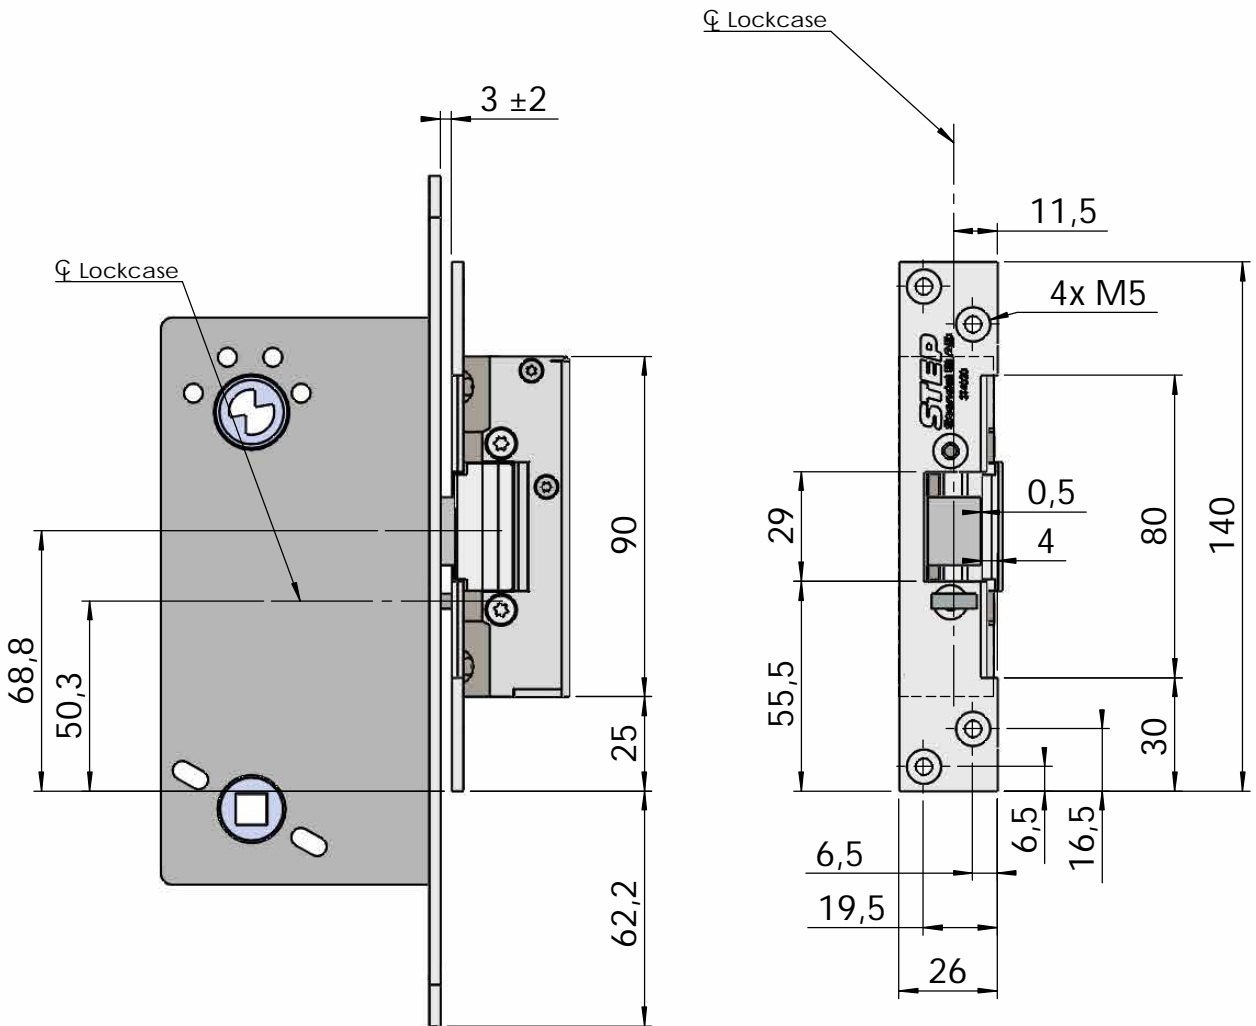

# Montering för Modul

This document shall not be copied without owners written allowance and its content shall not be exposed for third part nor be used for unauthorized purpose.

A Owner <b>Stendals EI AB</b>	Title/Description STEP 40 med plan stolpe plös 4mm Montering för Modul
	Drawing no. <b>ST4020</b> Scale <b>1:2</b>